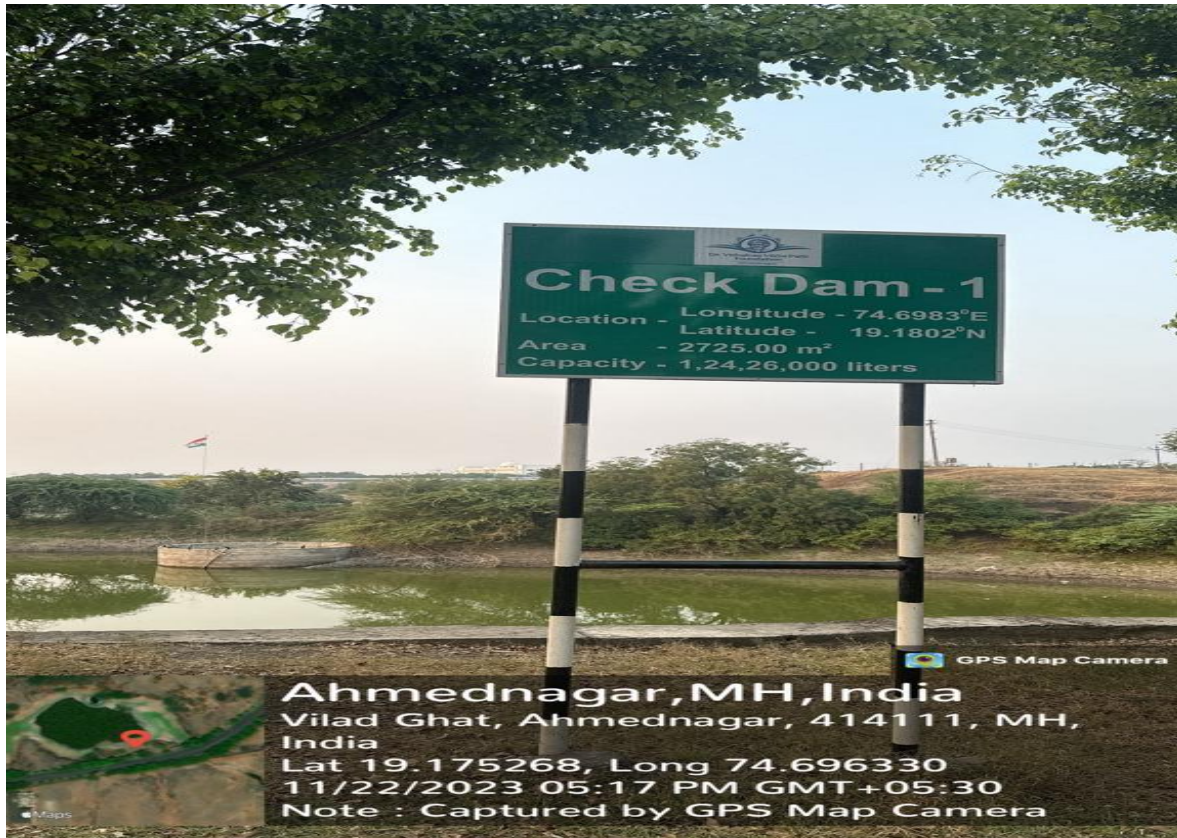

**Geo tagged photos**

At VILADGHAT, post MIDC , Nagar -Shirdi Road, 5MHX+FW5, near Vikhe Patil Hospital, Vilad Ghat, Pimpalgaon Malvi, Maharashtra 414111, India

Latitude  
**19.1808078°**

Local 04:34:14 PM  
GMT 11:04:14 AM

Longitude  
**74.69709818°**

Altitude 582.01 meters  
Friday, 12-08-2022

**Ahmednagar, MH, India**  
Vilad Ghat, Ahmednagar, 414111, MH, India  
Lat 19.176552, Long 74.697525  
11/22/2023 05:16 PM GMT+05:30  
Note : Captured by GPS Map Camera